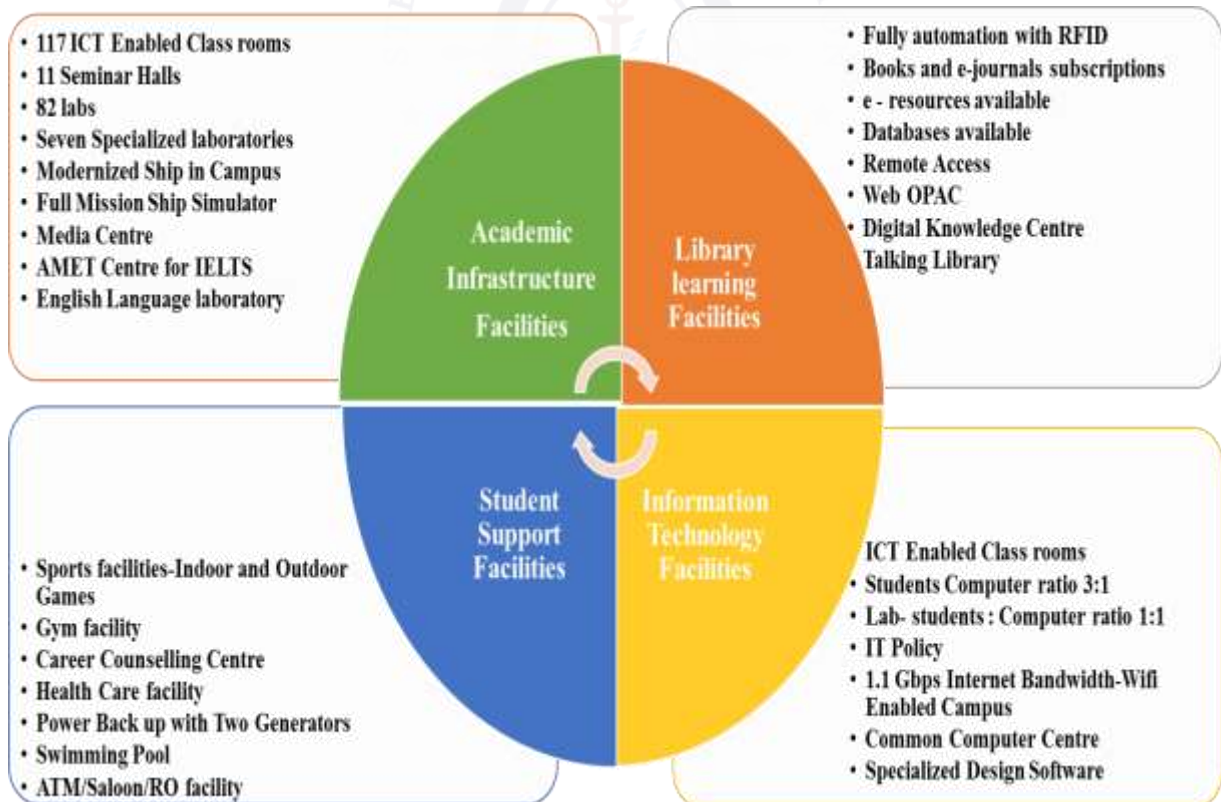

CLASS ROOM FACILITIES

TEACHING-LEARNING FACILITIES

AMET has developed high-tech campus with modern teaching learning resources, research facilities catering to the curriculum requirements and norms of statutory/regulatory bodies. The University has good infrastructure which facilitates the curricular, co-curricular and extra-curricular activities. All the Departments are fully equipped with the necessary infrastructure to meet the ever increasing requirements with adequate Classrooms, seminar halls, laboratories and sufficient space for hosting all academic activities.

The infrastructure facilities and learning resources are categorized as under:

TEACHING-LEARNING FACILITIES